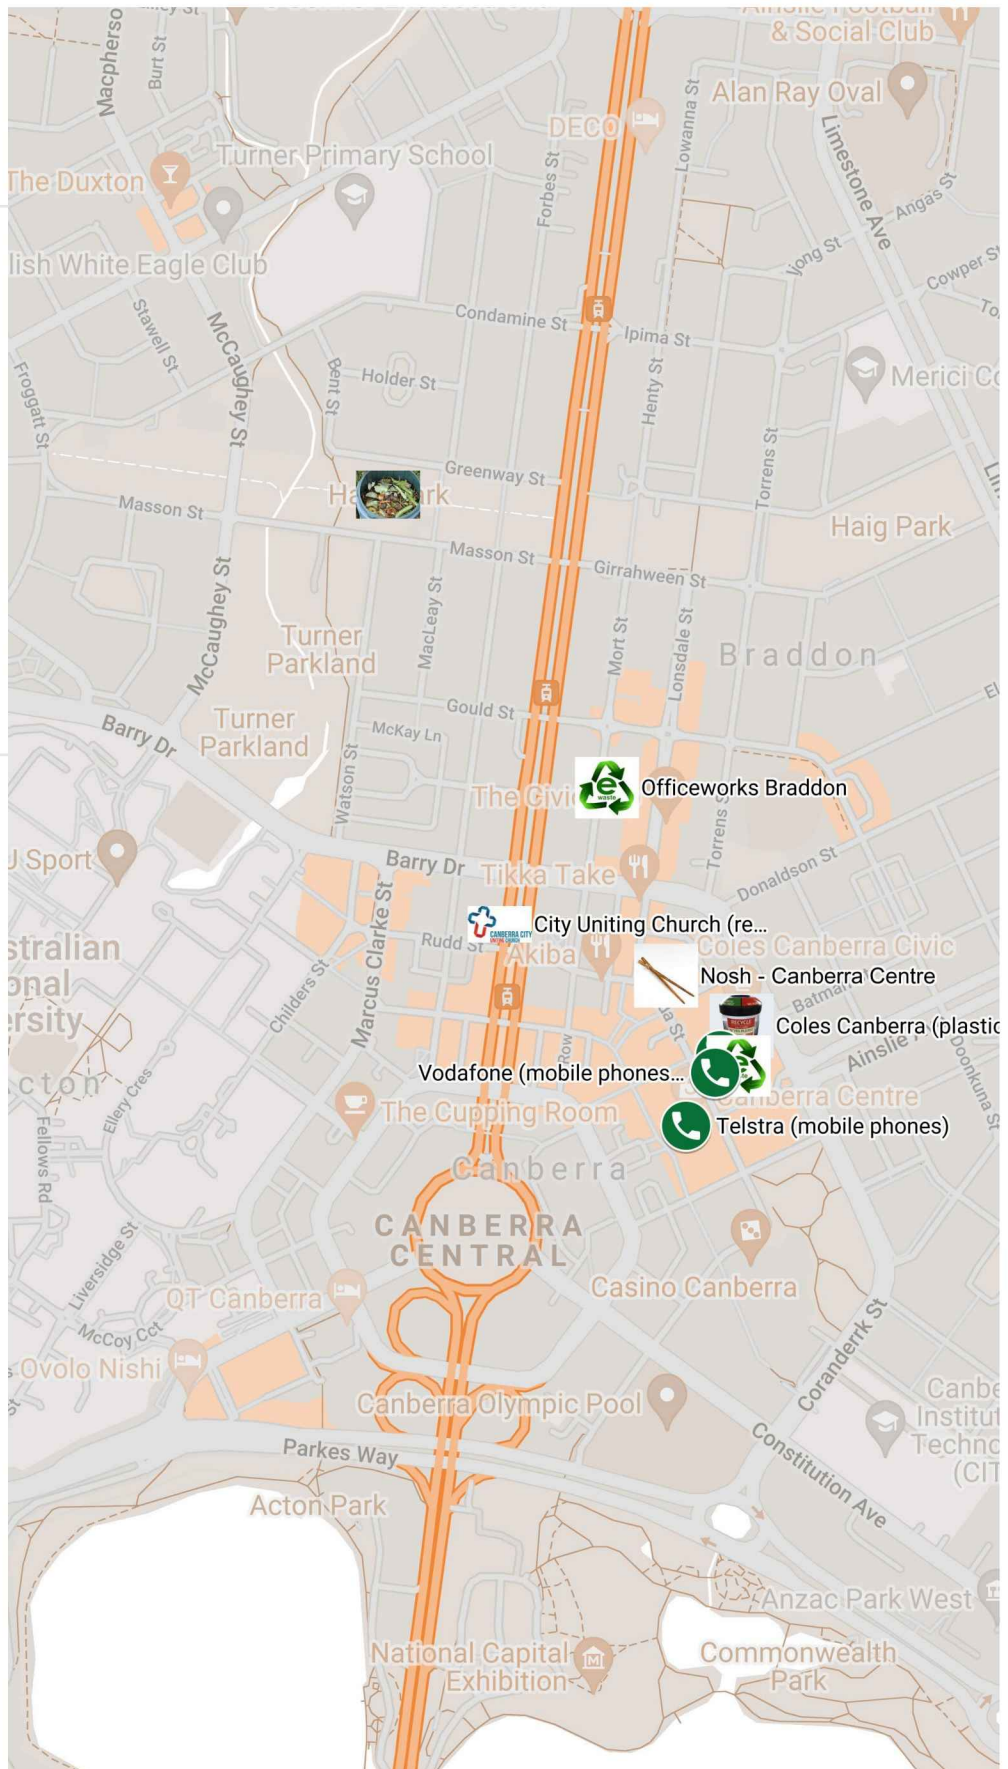

Canberra Sustainable Map by Canberra City Uniting Church

Cafes

-  The Knox Made in Watson
-  Nosh - Canberra Centre

E-waste

-  ALDI Gungahlin (batteries)
-  ALDI Civic (batteries)
-  Mitchell Resource Centre
-  Mugga Lane Resource Centre
-  Officeworks Braddon
-  Officeworks Belconnen
-  Officeworks Fyshwick
-  Officeworks Tuggeranong

Recycle

-  City Uniting Church (returnable containers)
-  Coles Canberra (plastic bags)
-  H&M (Clothes)
-  Optus (mobile phones)
-  Paintback Mitchell
-  Paintback Mugga Lane
-  Recycling Drop-off Centre, Gungahlin
-  Rainbow Cottage (lids4kids)
-  Recycling Centre Mitchell
-  Recycling Drop-off Centre, Phillip
-  Telstra (mobile phones)
-  Recycling Drop-off Centre, Tuggeranong

A map of environmentally friendly locations, such as

Soft Landing Mattress

Recycling

Vodafone (mobile phones)

Woolworths (plastic bags)

recycling centres and sustainable shops that reduce, reuse and recycle.

The Green Shed Mugga Lane

Material Pleasures

Vinnies Dickson

Salvos Stores Mitchell
